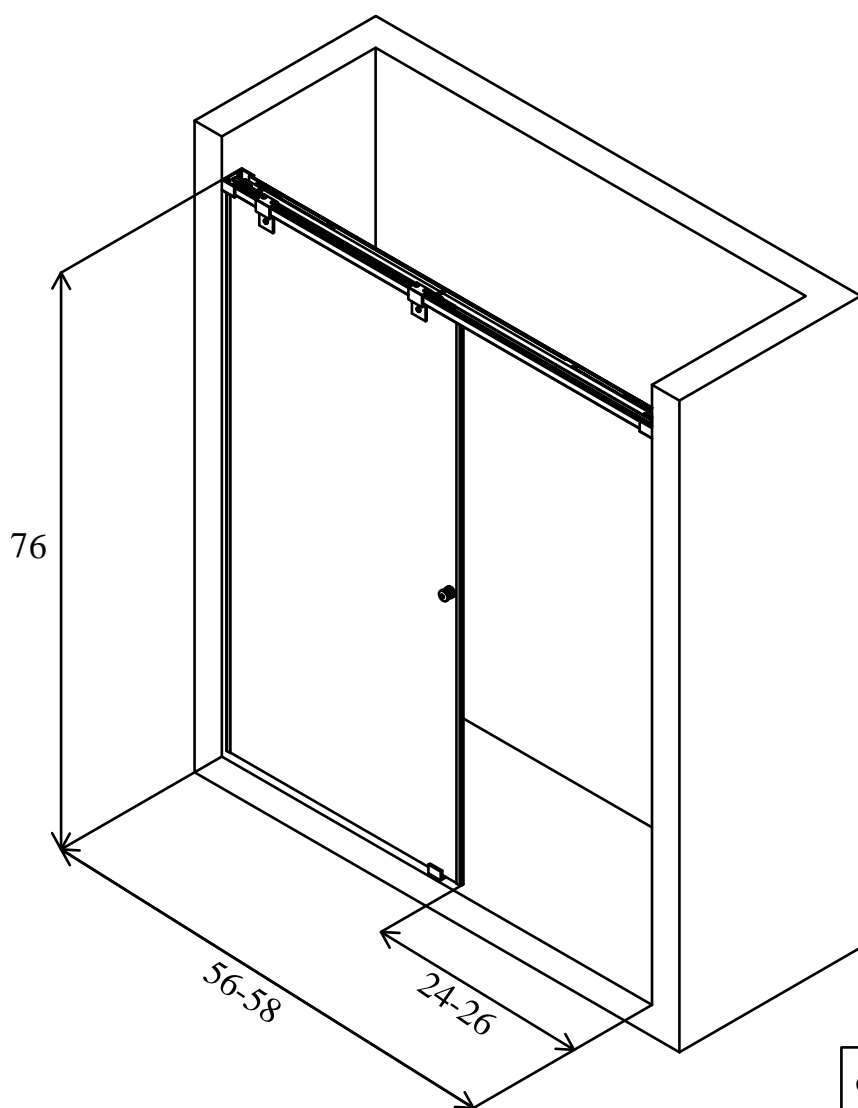

**H O V E R
D O O R S**

COLLECTION	ZERO GRAVITY
GLASS THICKNESS	3/8" (10MM)
DOOR WEIGHT	37.1 KG (83.7 LBS)
OVERLAP	2" (50.8)
WALK-IN OPENING	24-26"(609.6 - 660.4 MM)
ADJUSTABLE HARDWARE WIDTH	56-58 (1422.4 - 1473.2 MM)
(FIXED PANEL)W*H	29 x 75 9/16(736.6 x 1919.3MM)
(DOOR)W*H	31 x 74 1/16 (787.4 x 1881.2)
WIDTH*HEIGHT	56-58 x 76 (1422.4-1473.2 x 1930.4)
FRAME TYPE	FRAMELESS
DOOR TYPE	SINGLE SLIDING
PRODUCT TYPE	SHOWER DOOR
FINISH	FULL COLORS