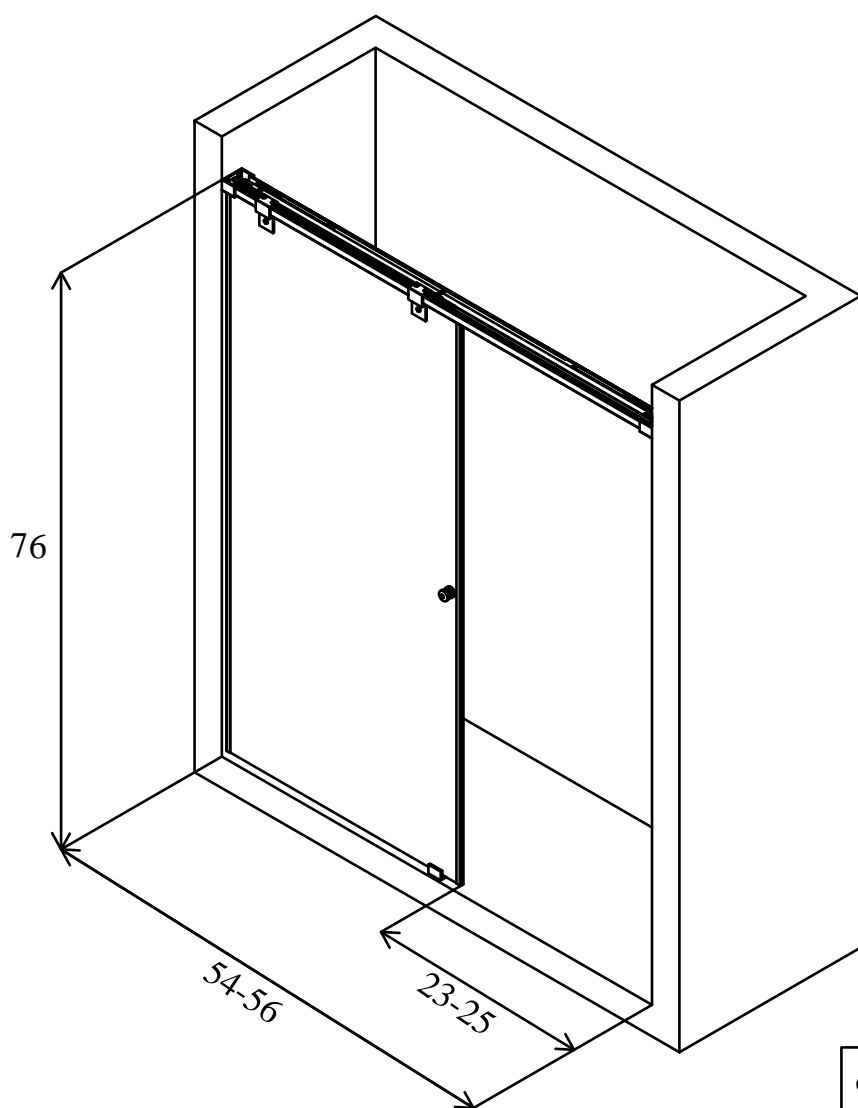

**H O V E R
D O O R S**

COLLECTION	ZERO GRAVITY
GLASS THICKNESS	3/8" (10MM)
DOOR WEIGHT	35.8 KG (78.8 LBS)
OVERLAP	2" (50.8)
WALK-IN OPENING	23-25"(584.2 - 635 MM)
ADJUSTABLE HARDWARE WIDTH	54-56 (1371.6 - 1422.4 MM)
(FIXED PANEL)W*H	28 x 75 9/16(711.2 x 1919.3 MM)
(DOOR)W*H	30 x 74 1/16 (762 x 1881.2)
WIDTH*HEIGHT	54-56 x 76 (1371.6-1422.4 x 1930.4)
FRAME TYPE	FRAMELESS
DOOR TYPE	SINGLE SLIDING
PRODUCT TYPE	SHOWER DOOR
FINISH	FULL COLORS