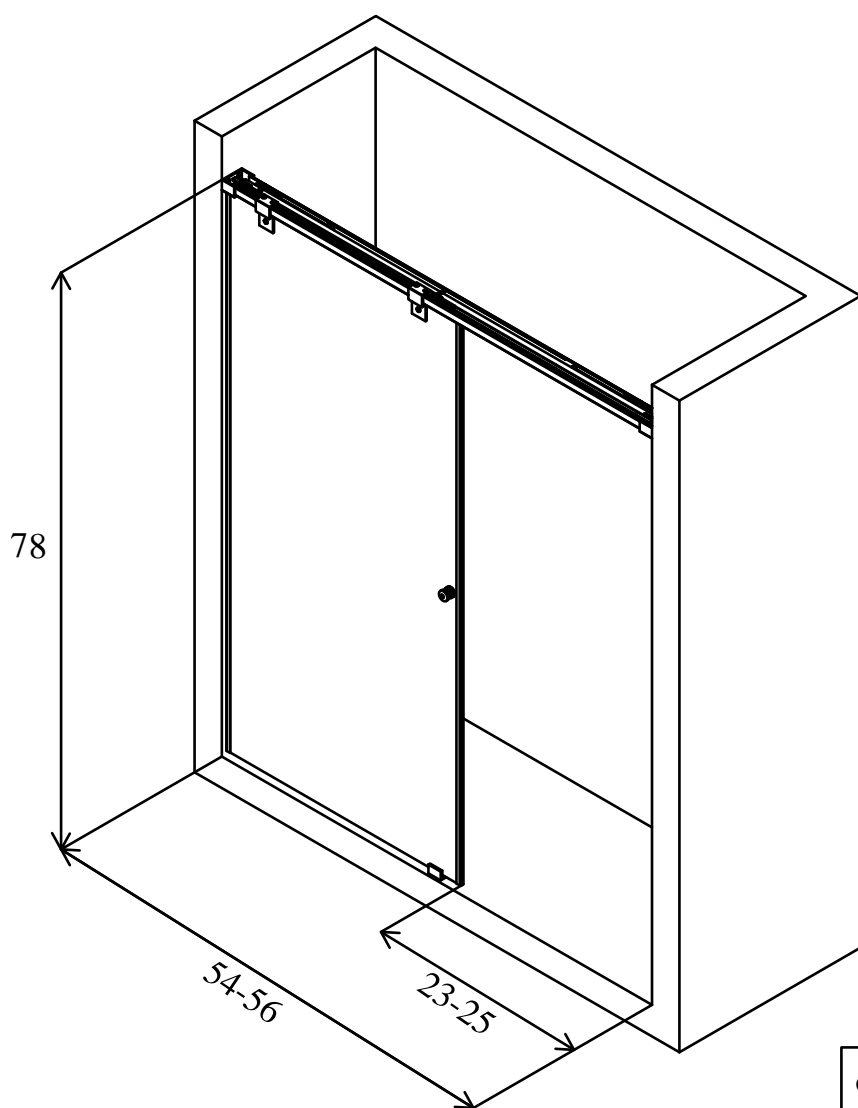

**H O V E R
D O O R S**

COLLECTION	ZERO GRAVITY
GLASS THICKNESS	1/2" (12MM)
DOOR WEIGHT	42.7 KG (94 LBS)
OVERLAP	2" (50.8)
WALK-IN OPENING	23-25"(584.2 - 635 MM)
ADJUSTABLE HARDWARE WIDTH	54-56 (1371.6 - 1422.4 MM)
(FIXED PANEL)W*H	28 x 75 7/16(711.2 x 1916.1 MM)
(DOOR)W*H	30 x 73 9/16 (762 x 1868.5)
WIDTH*HEIGHT	54-56 x 76 (1371.6-1422.4 x 1930.4)
FRAME TYPE	FRAMELESS
DOOR TYPE	SINGLE SLIDING
PRODUCT TYPE	SHOWER DOOR
FINISH	FULL COLORS