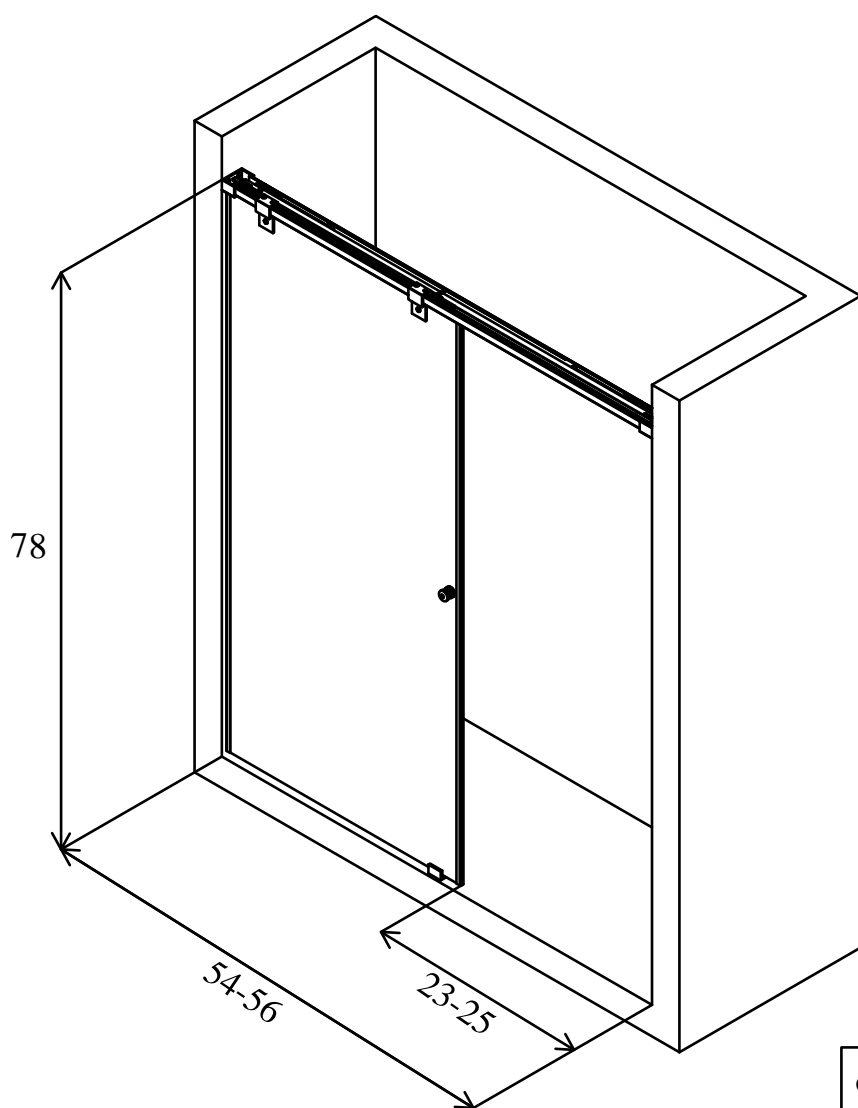

**H O V E R  
D O O R S**

COLLECTION	ZERO GRAVITY
GLASS THICKNESS	3/8" (10MM)
DOOR WEIGHT	36.8 KG ( 81 LBS)
OVERLAP	2" (50.8)
WALK-IN OPENING	23-25"(584.2 - 635 MM)
ADJUSTABLE HARDWARE WIDTH	54-56 (1371.6 - 1422.4 MM)
(FIXED PANEL)W*H	28 x 77 9/16( 711.2 x 1970.1 MM)
(DOOR)W*H	30 x 76 1/16 ( 762 x 1932)
WIDTH*HEIGHT	54-56 x 78 (1371.6-1422.4 x 1981.2)
FRAME TYPE	FRAMELESS
DOOR TYPE	SINGLE SLIDING
PRODUCT TYPE	SHOWER DOOR
FINISH	FULL COLORS