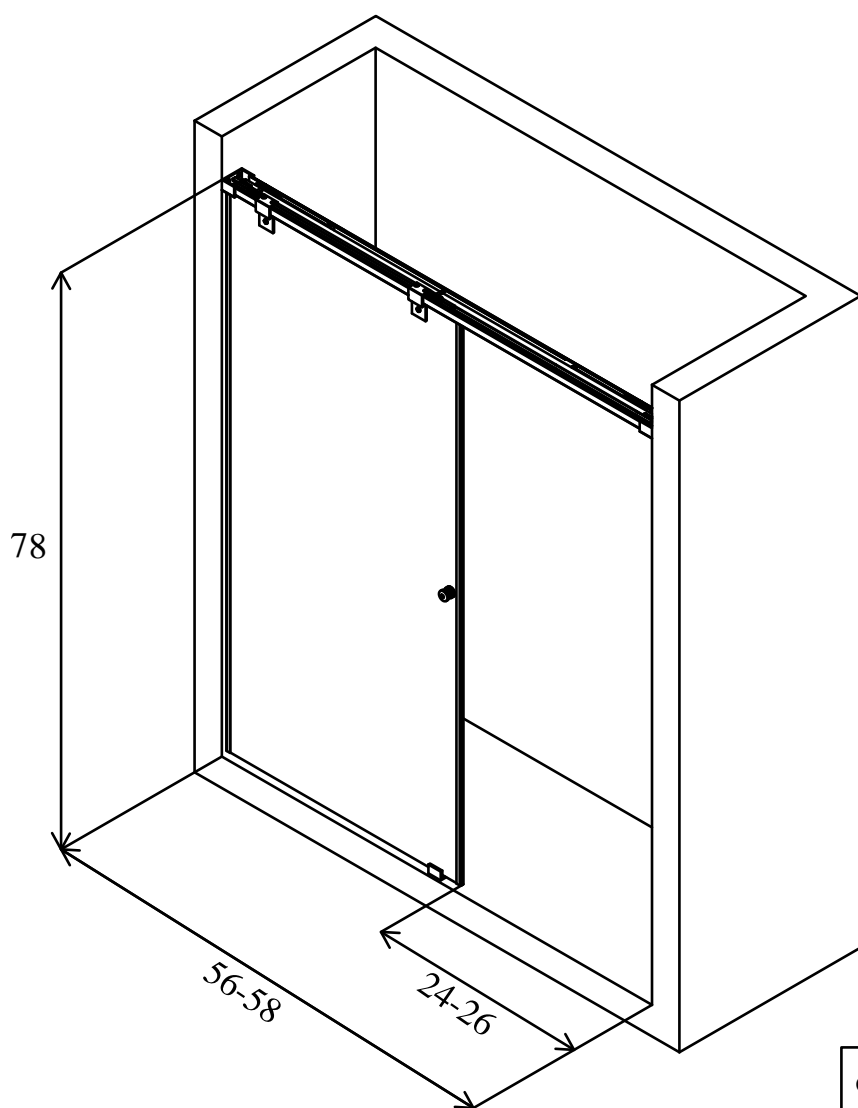

**H O V E R
D O O R S**

COLLECTION	ZERO GRAVITY
GLASS THICKNESS	3/8" (10MM)
DOOR WEIGHT	38.1 KG (83.7 LBS)
OVERLAP	2" (50.8)
WALK-IN OPENING	24-26"(609.6 - 660.4 MM)
ADJUSTABLE HARDWARE WIDTH	56-58 (1422.4 - 1473.2 MM)
(FIXED PANEL)W*H	29 x 77 9/16(736.6 x 1970.1 MM)
(DOOR)W*H	31 x 76 1/16 (787.4 x 1932)
WIDTH*HEIGHT	56-58 x 78 (1422.4-1473.2 x 1981.2)
FRAME TYPE	FRAMELESS
DOOR TYPE	SINGLE SLIDING
PRODUCT TYPE	SHOWER DOOR
FINISH	FULL COLORS