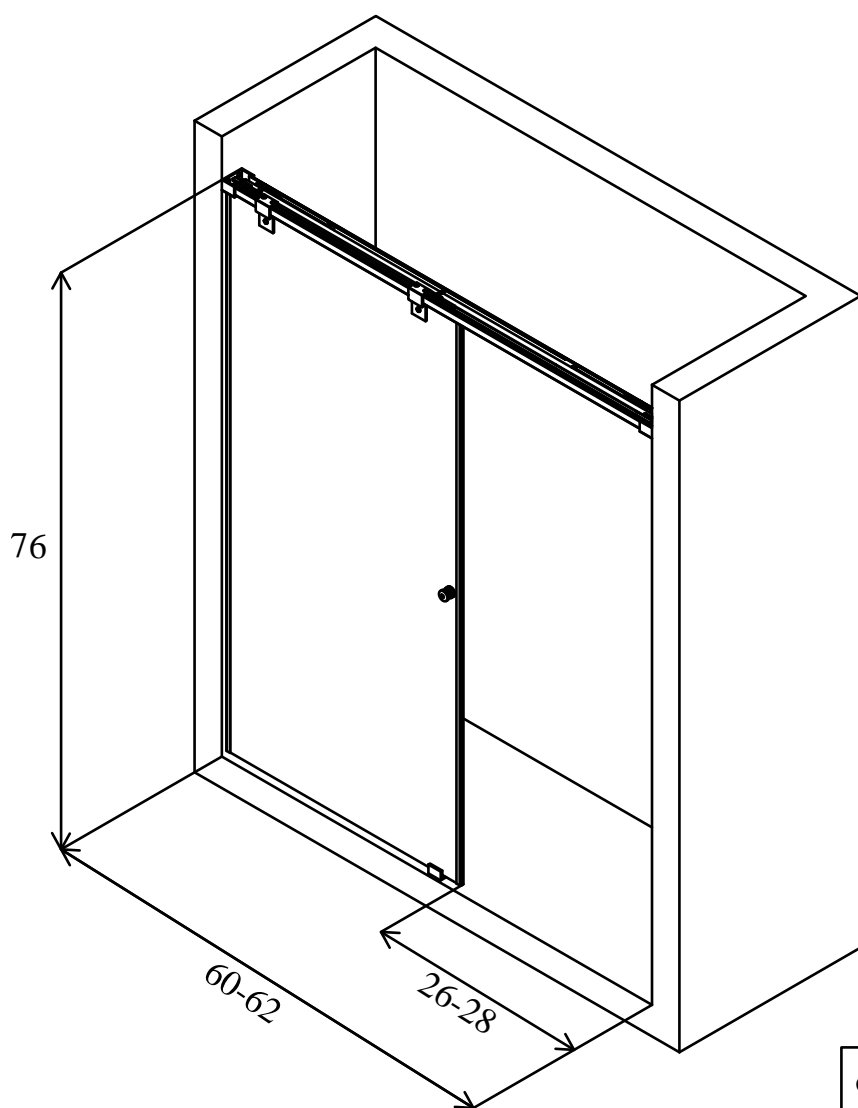

**H O V E R
D O O R S**

COLLECTION	ZERO GRAVITY
GLASS THICKNESS	3/8" (10MM)
DOOR WEIGHT	39.4 KG (86.7 LBS)
OVERLAP	2" (50.8)
WALK-IN OPENING	26-28"(660.4-711.2MM)
ADJUSTABLE HARDWARE WIDTH	60-62
(FIXED PANEL)W*H	31 x 75 9/16(787.4 x 1919.3MM)
(DOOR)W*H	33 x 74 1/16 (838.2 x 1881.2MM)
WIDTH*HEIGHT	60-62 x 76 (1524 -1574.8 x 1930.4)
FRAME TYPE	FRAMELESS
DOOR TYPE	SINGLE SLIDING
PRODUCT TYPE	SHOWER DOOR
FINISH	FULL COLORS