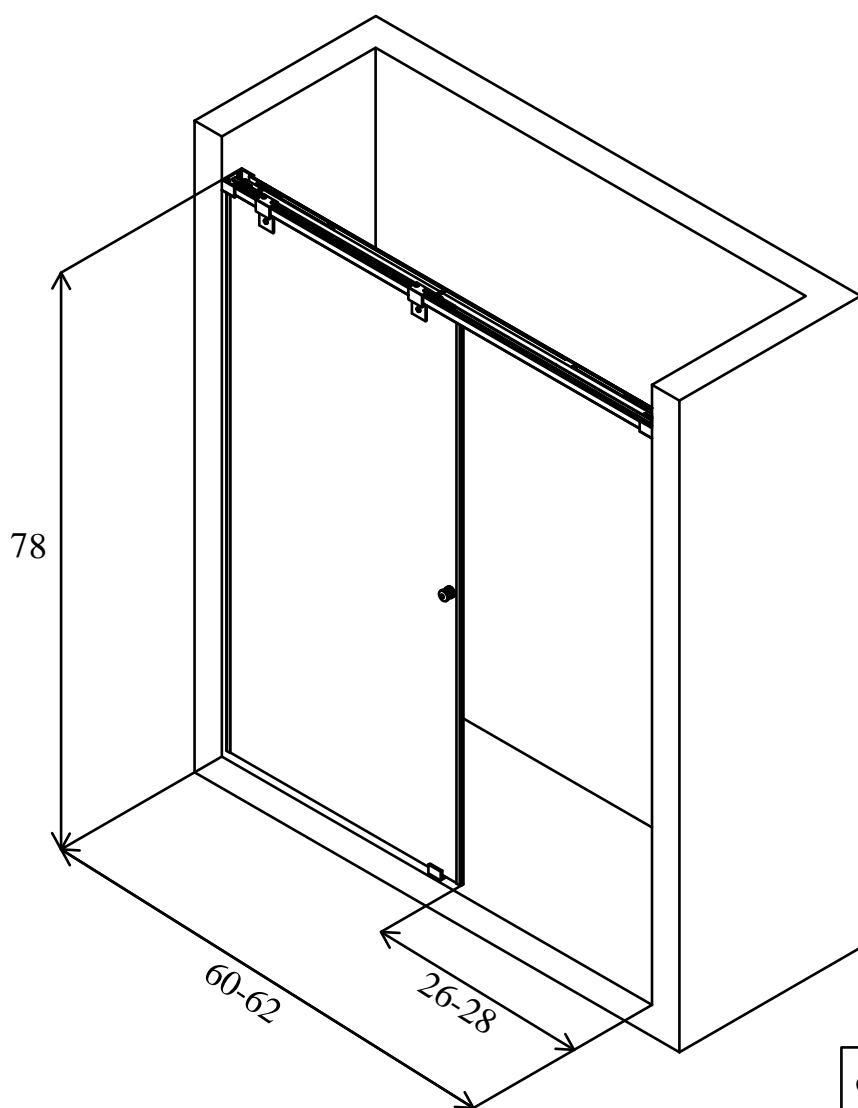

**H O V E R  
D O O R S**

COLLECTION	ZERO GRAVITY
GLASS THICKNESS	3/8" (10MM)
DOOR WEIGHT	40.5 KG (89.1 LBS)
OVERLAP	2" (50.8)
WALK-IN OPENING	26-28"(660.4-711.2MM)
ADJUSTABLE HARDWARE WIDTH	60-62
(FIXED PANEL)W*H	31 x 77 9/16( 787.4 x 1970.1MM)
(DOOR)W*H	33 x 76 1/16 ( 838.2 x 1932MM)
WIDTH*HEIGHT	60-62 x 78 ( 1524 -1574.8 x 1981.2 )
FRAME TYPE	FRAMELESS
DOOR TYPE	SINGLE SLIDING
PRODUCT TYPE	SHOWER DOOR
FINISH	FULL COLORS