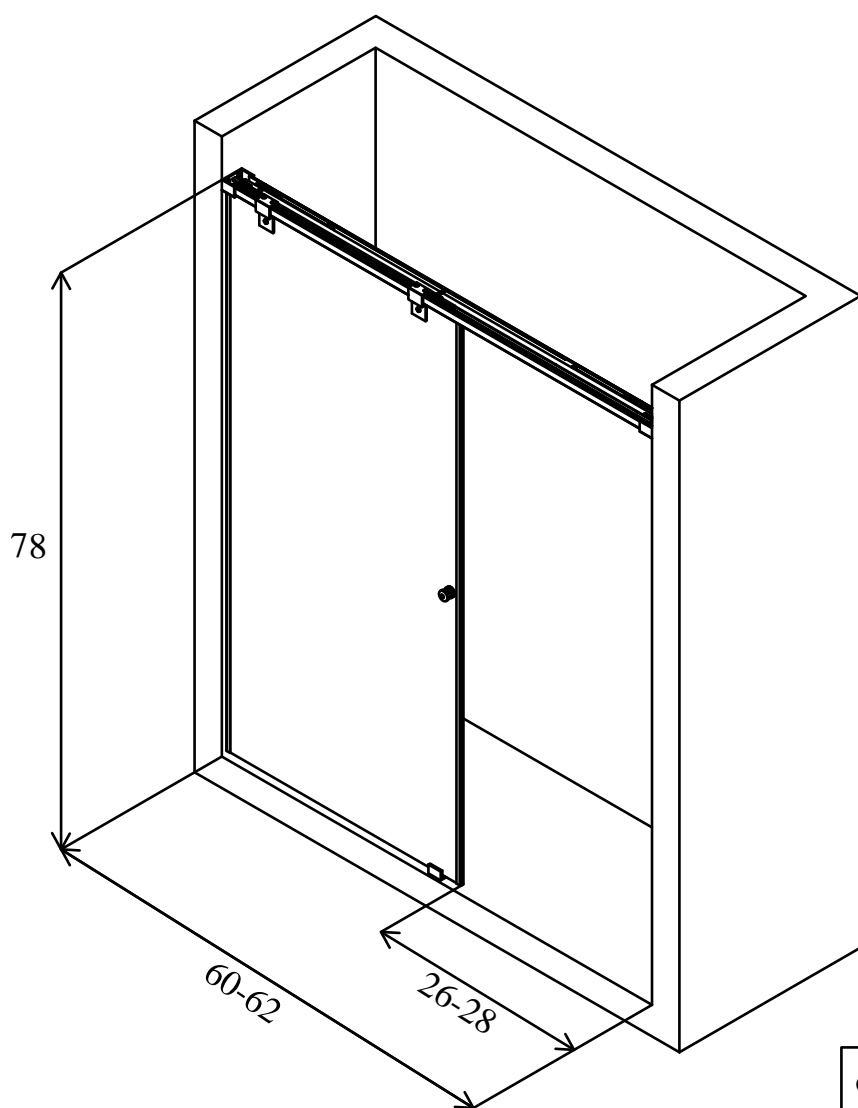

**H O V E R
D O O R S**

COLLECTION	ZERO GRAVITY
GLASS THICKNESS	1/2" (12MM)
DOOR WEIGHT	48.3 KG (106.2 LBS)
OVERLAP	2" (50.8)
WALK-IN OPENING	26-28"(660.4-711.2MM)
ADJUSTABLE HARDWARE WIDTH	60-62
(FIXED PANEL)W*H	31 x 77 7/16(787.4 x 1966.9 MM)
(DOOR)W*H	33 x 75 9/16 (838.2 x 1919.3)
WIDTH*HEIGHT	60-62 x 78 (1524 -1574.8 x 1981.2)
FRAME TYPE	FRAMELESS
DOOR TYPE	SINGLE SLIDING
PRODUCT TYPE	SHOWER DOOR
FINISH	FULL COLORS