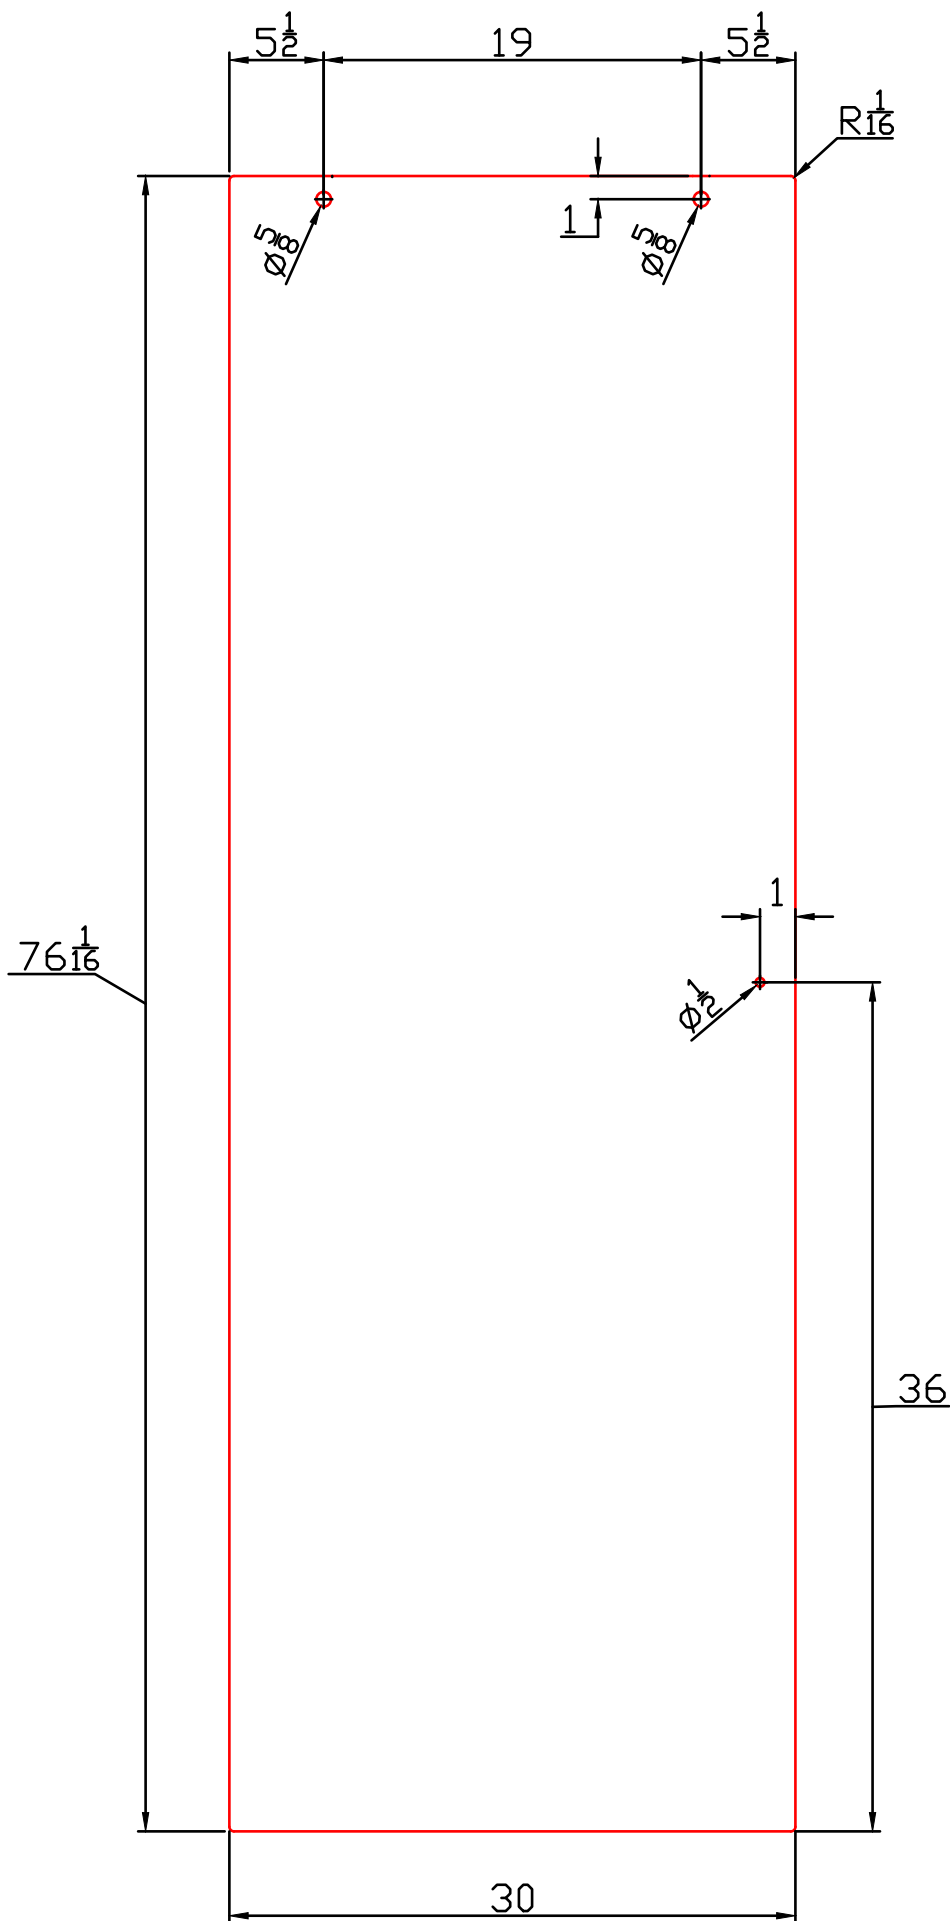

H O V E R
D O O R S

Name : **Zero Gravity
Shower Door**

Type : **Fixed Panel Template
(54-56-78)**

Glass Thickness:
3/8" (10mm)

Edge Type:
**Pencil Polished on all edges
Fillet all corner edges 1/16"**

H O V E R
D O O R S

Name : **Zero Gravity
Shower Door**

Type : **Sliding Door Template
(54-56-78)**

Glass Thickness:
3/8" (10mm)

Edge Type:
**Pencil Polished on all edges
Fillet all corner edges 1/16"**