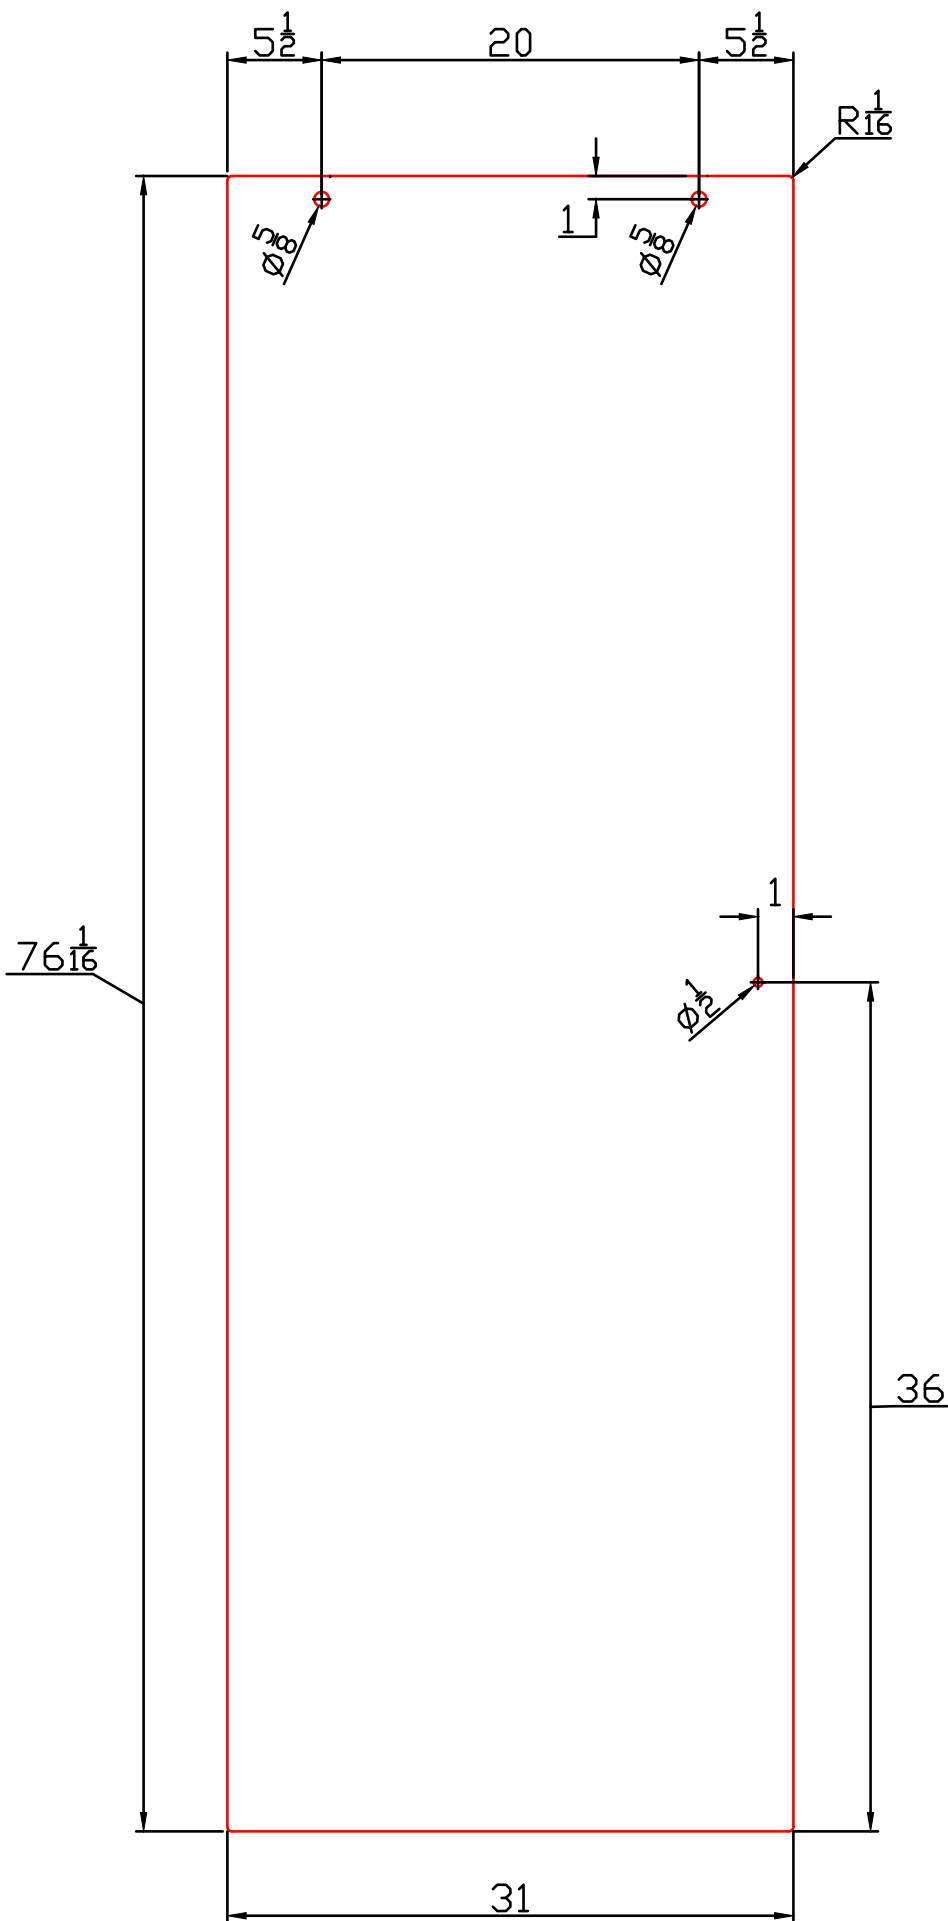

H O V E R
D O O R S

Name : **Zero Gravity
Shower Door**

Type : **Fixed Panel Template
(56-58-78)**

Glass Thickness:
 $\frac{3}{8}$ " (10mm)

Edge Type:
**Pencil Polished on all edges
Fillet all corner edges $\frac{1}{16}$ "**

H O V E R
D O O R S

Name : **Zero Gravity
Shower Door**

Type : **Sliding Door Template
(56-58-78)**

Glass Thickness:
3/8" (10mm)

Edge Type:
**Pencil Polished on all edges
Fillet all corner edges 1/16"**