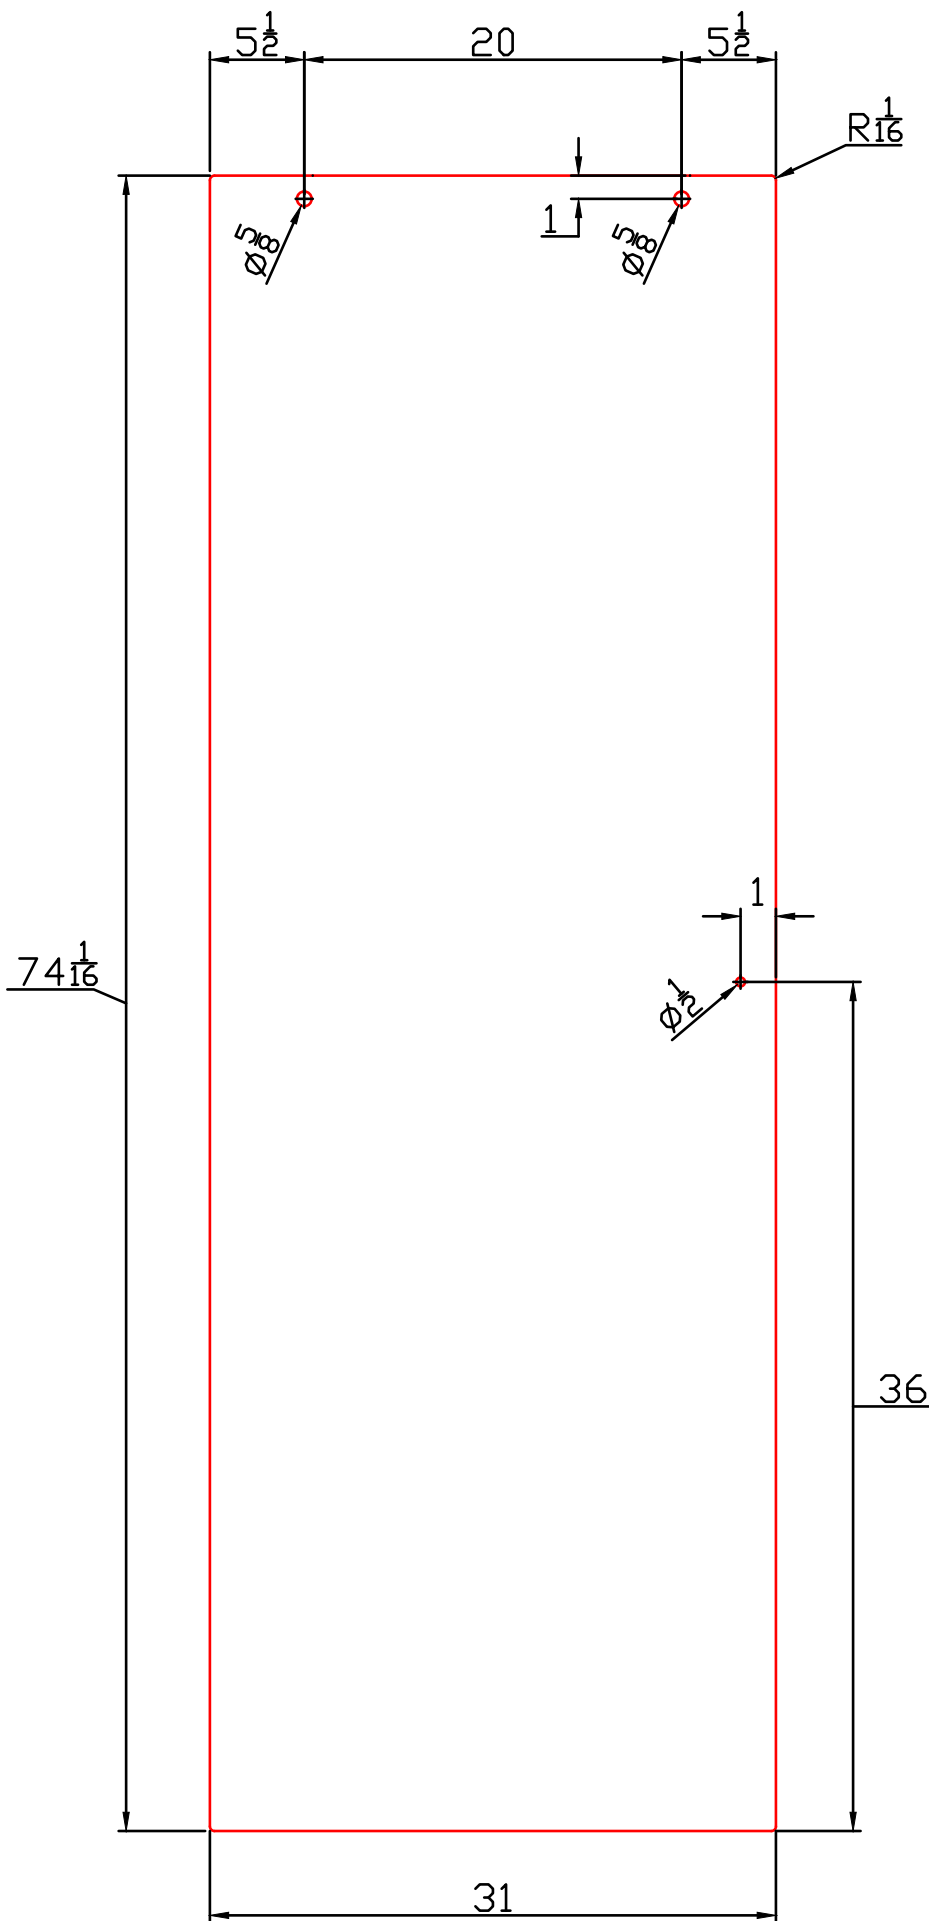

H O V E R
D O O R S

Name : **Zero Gravity
Shower Door**

Type : **Fixed Panel Template
(58-60-76)**

Glass Thickness:
3/8" (10mm)

Edge Type:
**Pencil Polished on all edges
Fillet all corner edges 1/16"**

HOVER
DOORS

Name :

Zero Gravity
Shower Door

Type :

Sliding Door Template
(56-58-76)

Glass Thickness:

$\frac{3}{8}$ " (10mm)

Edge Type:

Pencil Polished on all edges
Fillet all corner edges $\frac{1}{16}$ "