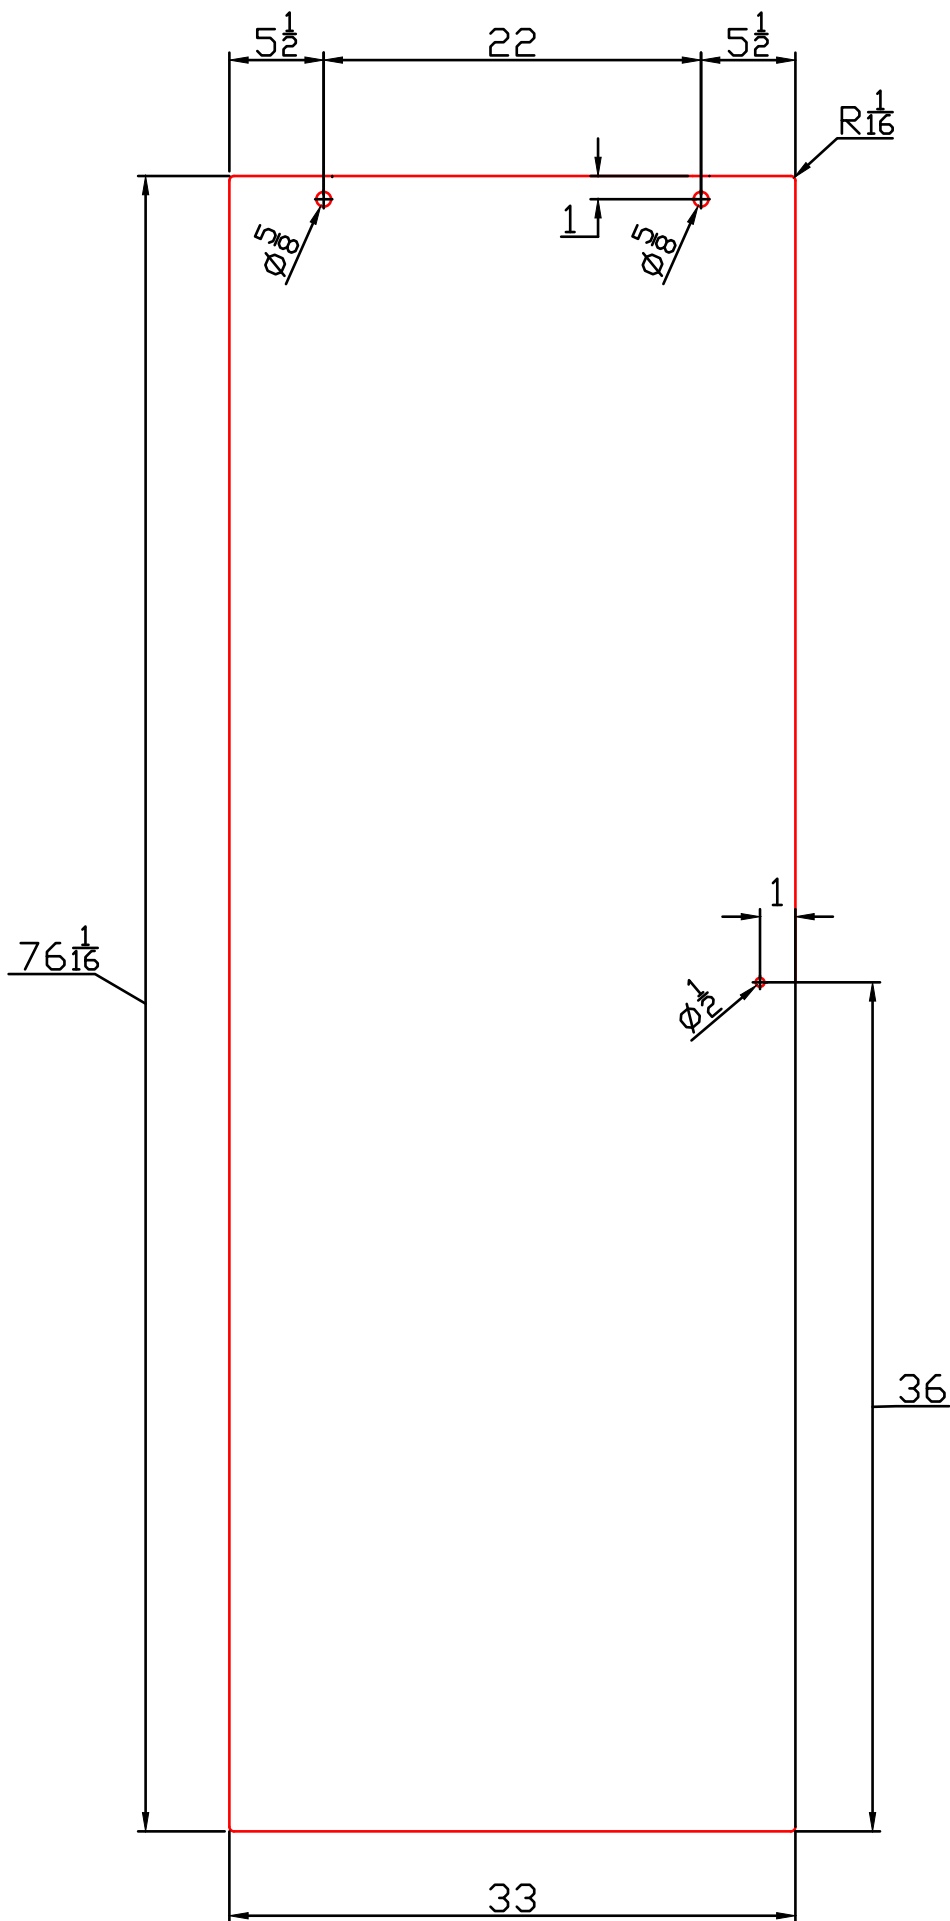

H O V E R  
D O O R S

Name :

Zero Gravity  
Shower Door

Type :

Fixed Panel Template  
(60-62-78)

Glass Thickness:

3/8" (10mm)

Edge Type:

**Pencil Polished on all edges**  
**Fillet all corner edges 1/16"**

H O V E R  
D O O R S

Name : **Zero Gravity  
Shower Door**

Type : **Sliding Door Template  
(60-62-78)**

Glass Thickness:  
**3/8" (10mm)**

Edge Type:  
**Pencil Polished on all edges  
Fillet all corner edges 1/16"**